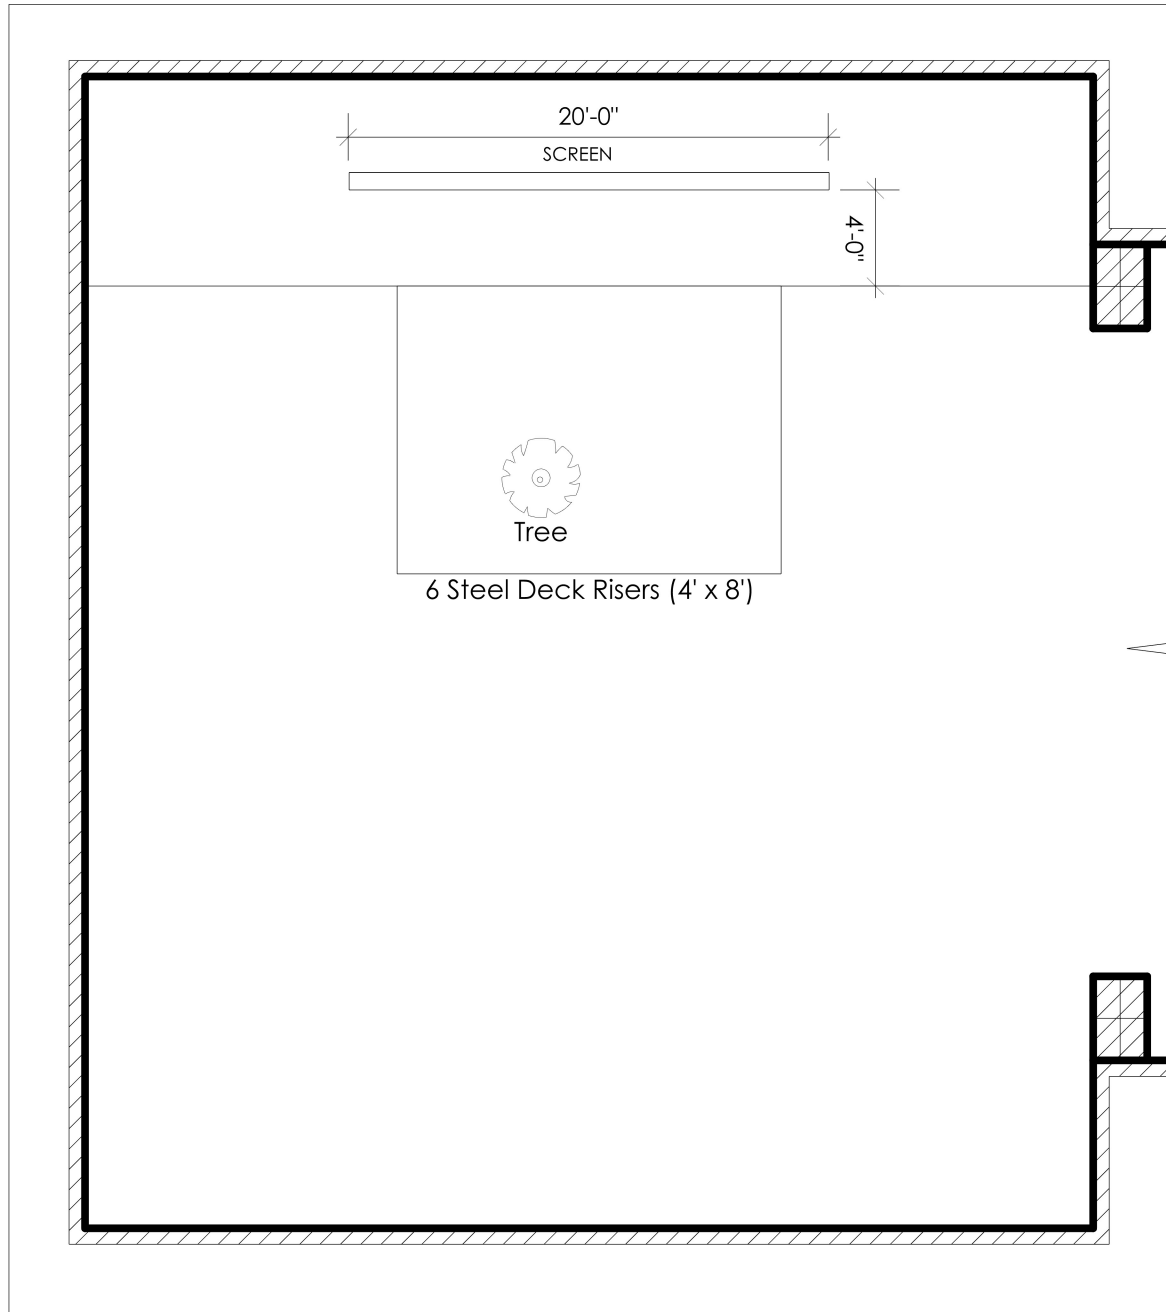

ADDITIONAL PROPS:
 Lamp
 Small Plant
 Alarm Clock

SET NAME: Bedroom

LOCATION: ZEMECKIS CENTER: STAGE D

SCALE: 1/8" = 1'-0"

DREAMLOCKED

PROJECT

BACKUP:
Cut Brush on C-Stand

SET NAME: Meadow

LOCATION: ZEMECKIS CENTER: STAGE D

SCALE: 1/8" = 1'-0"

DREAMLOCKED

PROJECT

ADDITIONAL PROPS:
 Garbage Can
 Grocery Bag
 Briefcase
 Newspaper
 Teddy Bear

SET NAME: Gothic City

LOCATION: ZEMECKIS CENTER: STAGE D

SCALE: 1/8" = 1'-0"

DREAMLOCKED

PROJECT

SET NAME: Bathroom (Toilet)

LOCATION: ZEMECKIS CENTER: STAGE D

SCALE: 1/8" = 1'-0"

DREAMLOCKED

PROJECT

ADDITIONAL PROPS:
 Toothbrush
 Bucket
 Wipes

544 FALL 2025	SET NAME: Bathroom (Vanity)		DREAMLOCKED	
	LOCATION: ZEMECKIS CENTER: STAGE D	SCALE: 1/8" = 1'-0"	PROJECT	