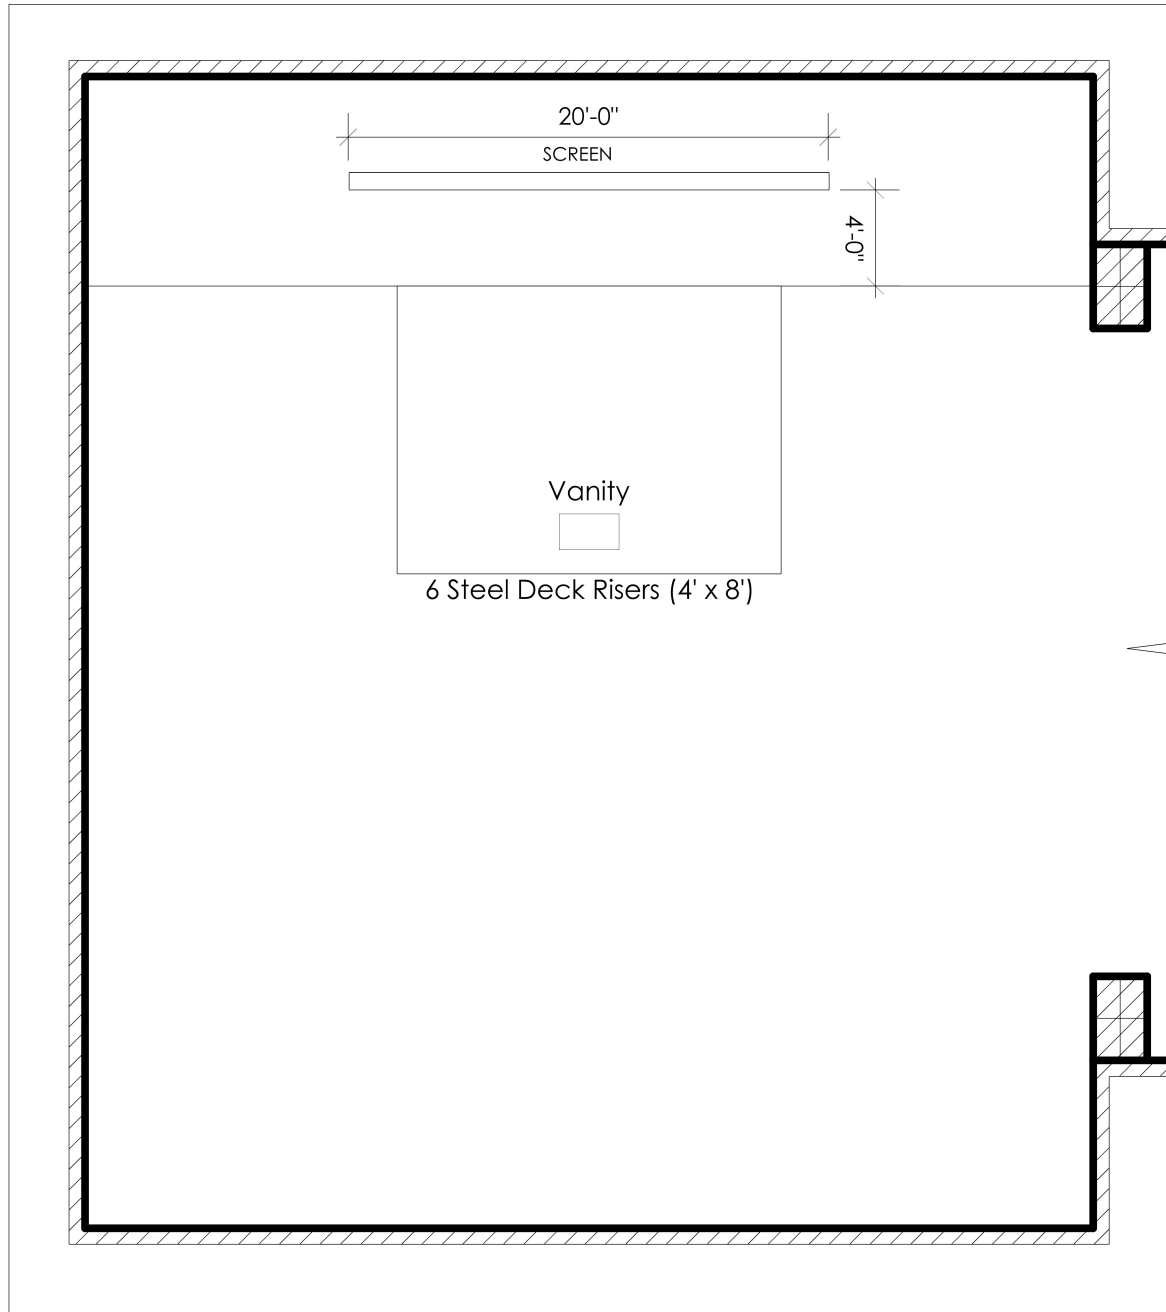

ADDITIONAL PROPS:
 Lamp
 Small Plant
 Alarm Clock

SET NAME: Bedroom

LOCATION: ZEMECKIS CENTER: STAGE D

SCALE: 1/8" = 1'-0"

DREAMLOCKED

PROJECT

BACKUP:
Cut Brush on C-Stand

SET NAME: Meadow

LOCATION: ZEMECKIS CENTER: STAGE D

SCALE: 1/8" = 1'-0"

DREAMLOCKED

PROJECT

ADDITIONAL PROPS:
 Garbage Can
 Grocery Bag
 Briefcase
 Newspaper
 Teddy Bear

SET NAME: Gothic City

LOCATION: ZEMECKIS CENTER: STAGE D

SCALE: 1/8" = 1'-0"

DREAMLOCKED

PROJECT

SET NAME: Bathroom (Toilet)

LOCATION: ZEMECKIS CENTER: STAGE D

SCALE: 1/8" = 1'-0"

DREAMLOCKED

PROJECT

ADDITIONAL PROPS:
 Toothbrush
 Bucket
 Wipes

544 FALL 2025	SET NAME: Bathroom (Vanity)		DREAMLOCKED	
	LOCATION: ZEMECKIS CENTER: STAGE D	SCALE: 1/8" = 1'-0"	PROJECT	