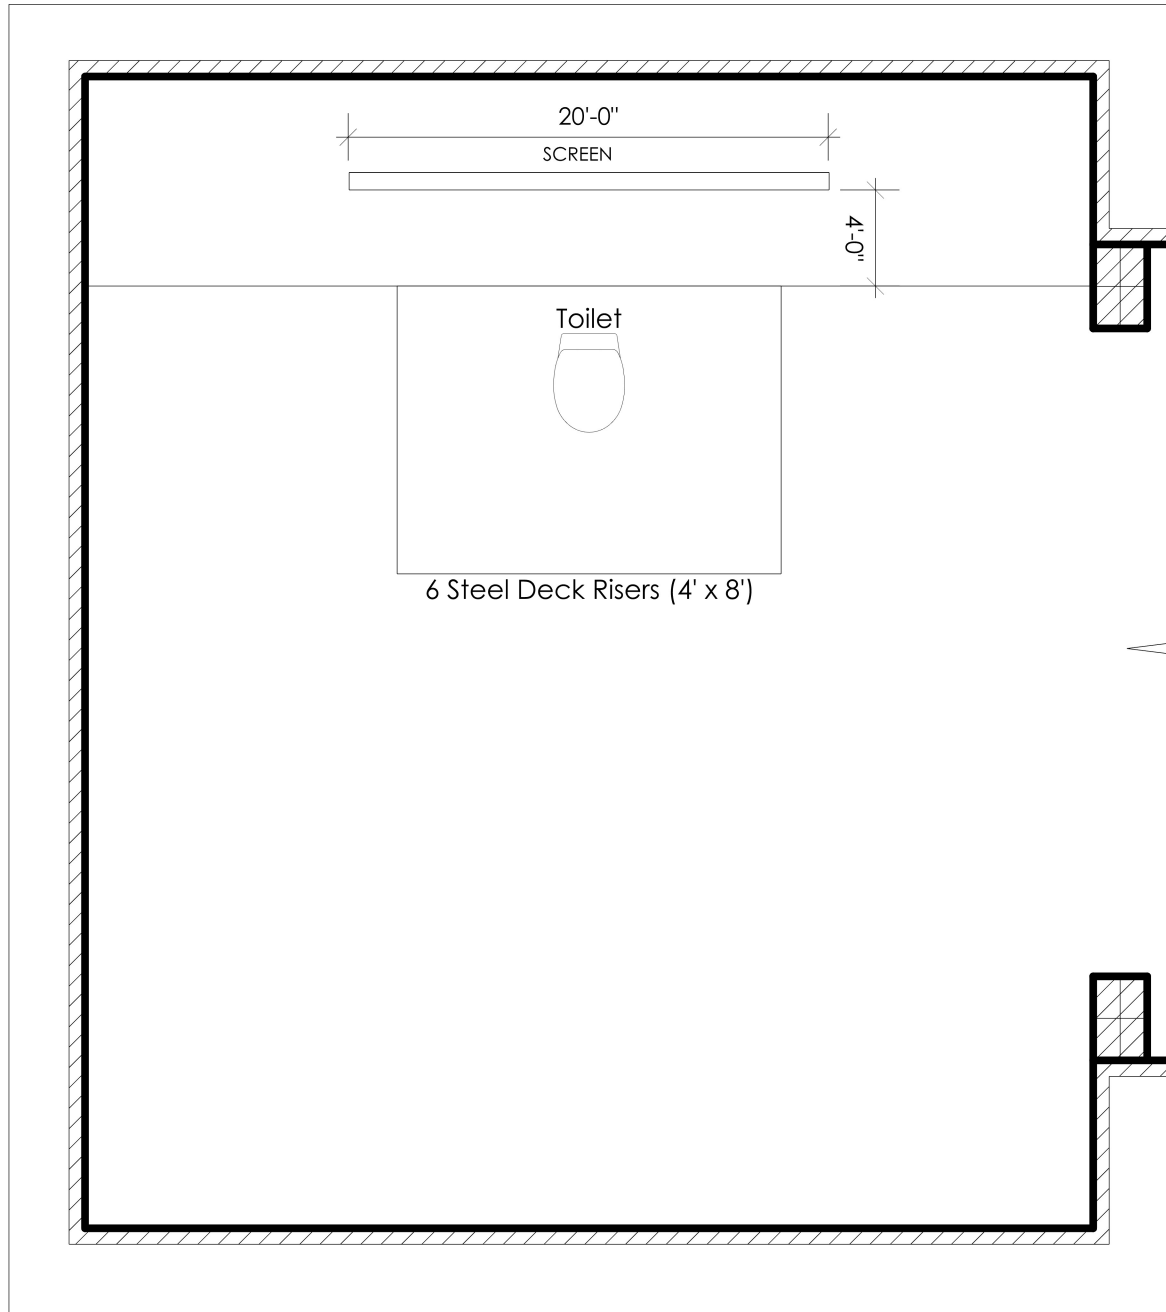

ADDITIONAL PROPS:
 Lamp
 Small Plant
 Alarm Clock

SET NAME: Bedroom

LOCATION: ZEMECKIS CENTER: STAGE D

SCALE: 1/8" = 1'-0"

DREAMLOCKED

PROJECT

BACKUP:
Cut Brush on C-Stand

SET NAME: Meadow

LOCATION: ZEMECKIS CENTER: STAGE D

SCALE: 1/8" = 1'-0"

DREAMLOCKED

PROJECT

ADDITIONAL PROPS:
 Garbage Can
 Grocery Bag
 Briefcase
 Newspaper
 Teddy Bear

SET NAME: Gothic City

LOCATION: ZEMECKIS CENTER: STAGE D

SCALE: 1/8" = 1'-0"

DREAMLOCKED

PROJECT

SET NAME: Bathroom (Toilet)

LOCATION: ZEMECKIS CENTER: STAGE D

SCALE: 1/8" = 1'-0"

DREAMLOCKED

PROJECT

ADDITIONAL PROPS:
 Toothbrush
 Bucket
 Wipes

544 FALL 2025	SET NAME: Bathroom (Vanity)		DREAMLOCKED	
	LOCATION: ZEMECKIS CENTER: STAGE D	SCALE: 1/8" = 1'-0"	PROJECT	