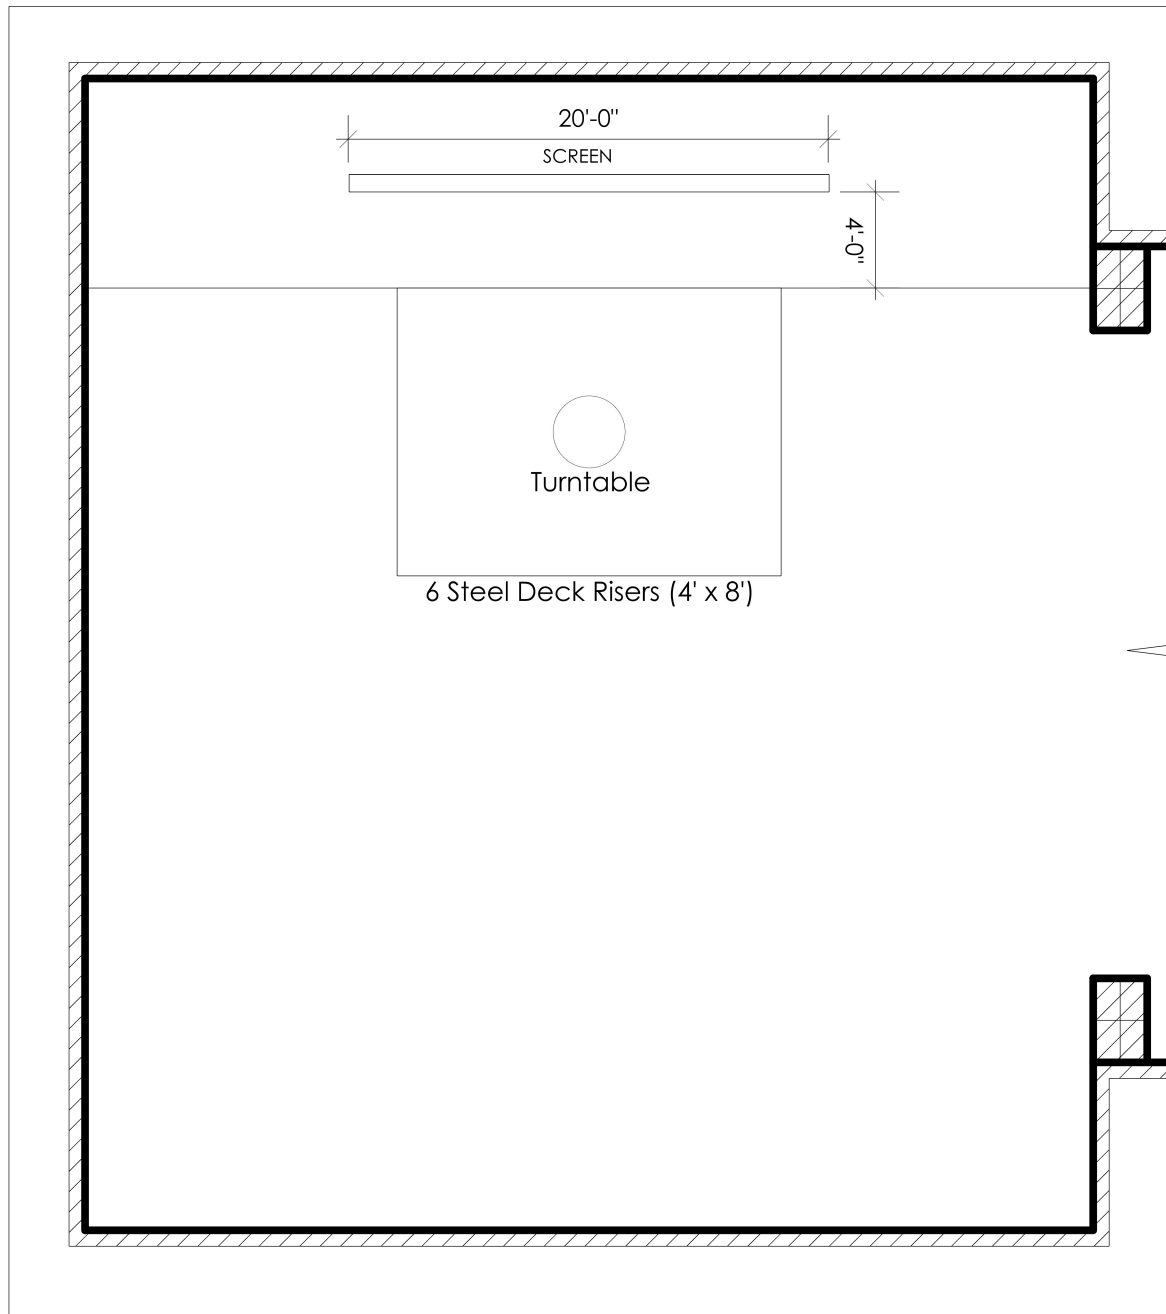

ADDITIONAL PROPS:
 Lamp
 Small Plant
 Alarm Clock

SET NAME: Bedroom

LOCATION: ZEMECKIS CENTER: STAGE D

SCALE: 1/8" = 1'-0"

DREAMLOCKED

PROJECT

BACKUP:
Cut Brush on C-Stand

SET NAME: Meadow

LOCATION: ZEMECKIS CENTER: STAGE D

SCALE: 1/8" = 1'-0"

DREAMLOCKED

PROJECT

ADDITIONAL PROPS:
 Garbage Can
 Grocery Bag
 Briefcase
 Newspaper
 Teddy Bear

SET NAME: Gothic City

LOCATION: ZEMECKIS CENTER: STAGE D

SCALE: 1/8" = 1'-0"

DREAMLOCKED

PROJECT

SET NAME: Bathroom (Toilet)

LOCATION: ZEMECKIS CENTER: STAGE D

SCALE: 1/8" = 1'-0"

DREAMLOCKED

PROJECT

ADDITIONAL PROPS:
 Toothbrush
 Bucket
 Wipes

544 FALL 2025	SET NAME: Bathroom (Vanity)		DREAMLOCKED	
	LOCATION: ZEMECKIS CENTER: STAGE D	SCALE: 1/8" = 1'-0"	PROJECT	